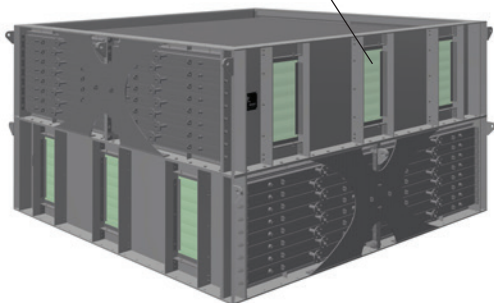

Reduce Cleaning and Maintenance **Downtime and Costs**

MODULAR VERTICAL SEED CONDITIONER HEATING SECTION™

Sight glasses facilitate troubleshooting.

Modules slide out for cleaning & less downtime.

A CPM Crown Innovation Fueled by Customer Insight.

Introducing Crown's MODULAR VERTICAL SEED CONDITIONER HEATING SECTION, a component-based solution for heating sections of vertical seed conditioners. Developed in response to customer needs, this innovative design allows you to identify, isolate and mitigate issues with more operational flexibility, less downtime and reduced cost. Get ready to streamline your cleaning, maintenance and repairs without cutting, welding or major shut downs. Crown's MODULAR VSC Heating Section leads the way.