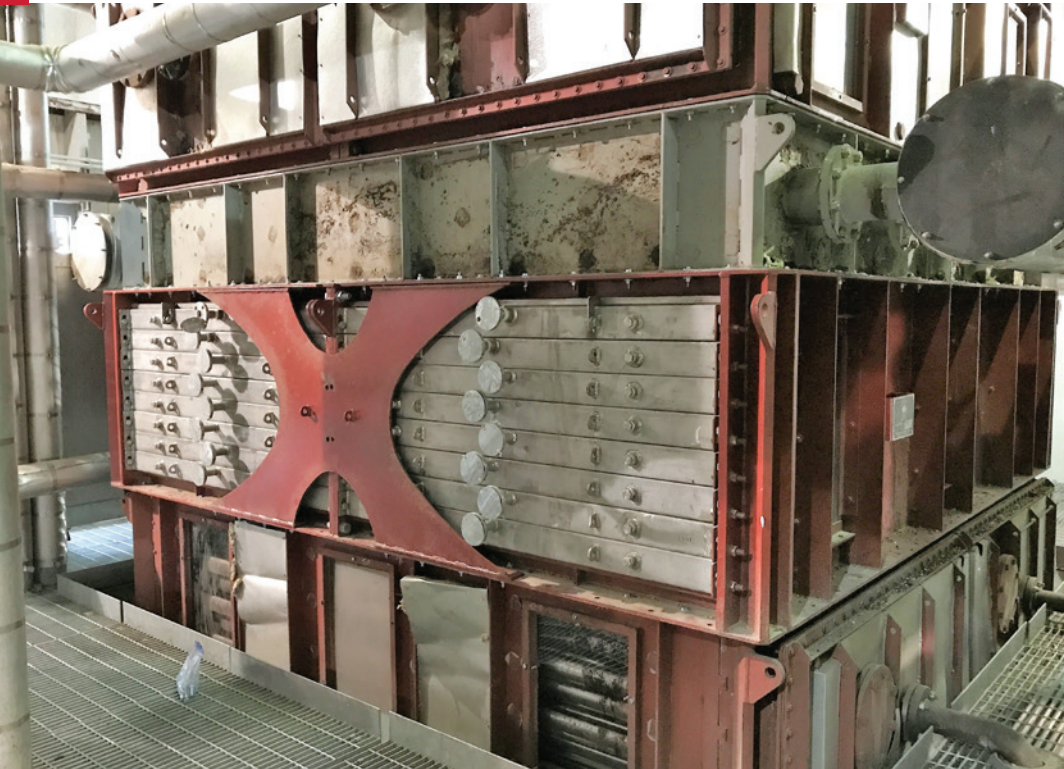

Reduce Cleaning and Maintenance **Downtime and Costs**

MODULAR VERTICAL SEED CONDITIONER HEATING SECTION™

Sight glasses facilitate troubleshooting.

Modules slide out for cleaning & less downtime.

A CPM Crown Innovation Fueled by Customer Insight.

Introducing Crown's MODULAR VERTICAL SEED CONDITIONER HEATING SECTION, a component-based solution for heating sections of vertical seed conditioners. Developed in response to customer needs, this innovative design allows you to identify, isolate and mitigate issues with more operational flexibility, less downtime and reduced cost. Get ready to streamline your cleaning, maintenance and repairs without cutting, welding or major shut downs. Crown's MODULAR VSC Heating Section leads the way.