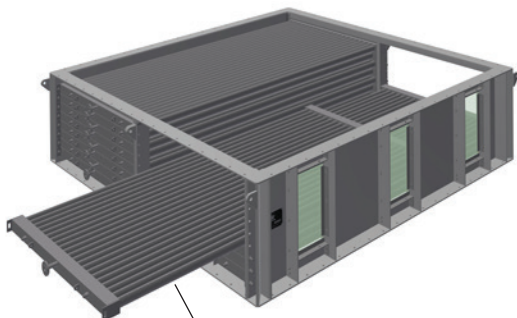

Reduce Cleaning and Maintenance **Downtime and Costs**

MODULAR VERTICAL SEED CONDITIONER HEATING SECTION™

Sight glasses facilitate troubleshooting.

Modules slide out for cleaning & less downtime.

A CPM Crown Innovation Fueled by Customer Insight.

Introducing Crown's MODULAR VERTICAL SEED CONDITIONER HEATING SECTION, a component-based solution for heating sections of vertical seed conditioners. Developed in response to customer needs, this innovative design allows you to identify, isolate and mitigate issues with more operational flexibility, less downtime and reduced cost. Get ready to streamline your cleaning, maintenance and repairs without cutting, welding or major shut downs. Crown's MODULAR VSC Heating Section leads the way.